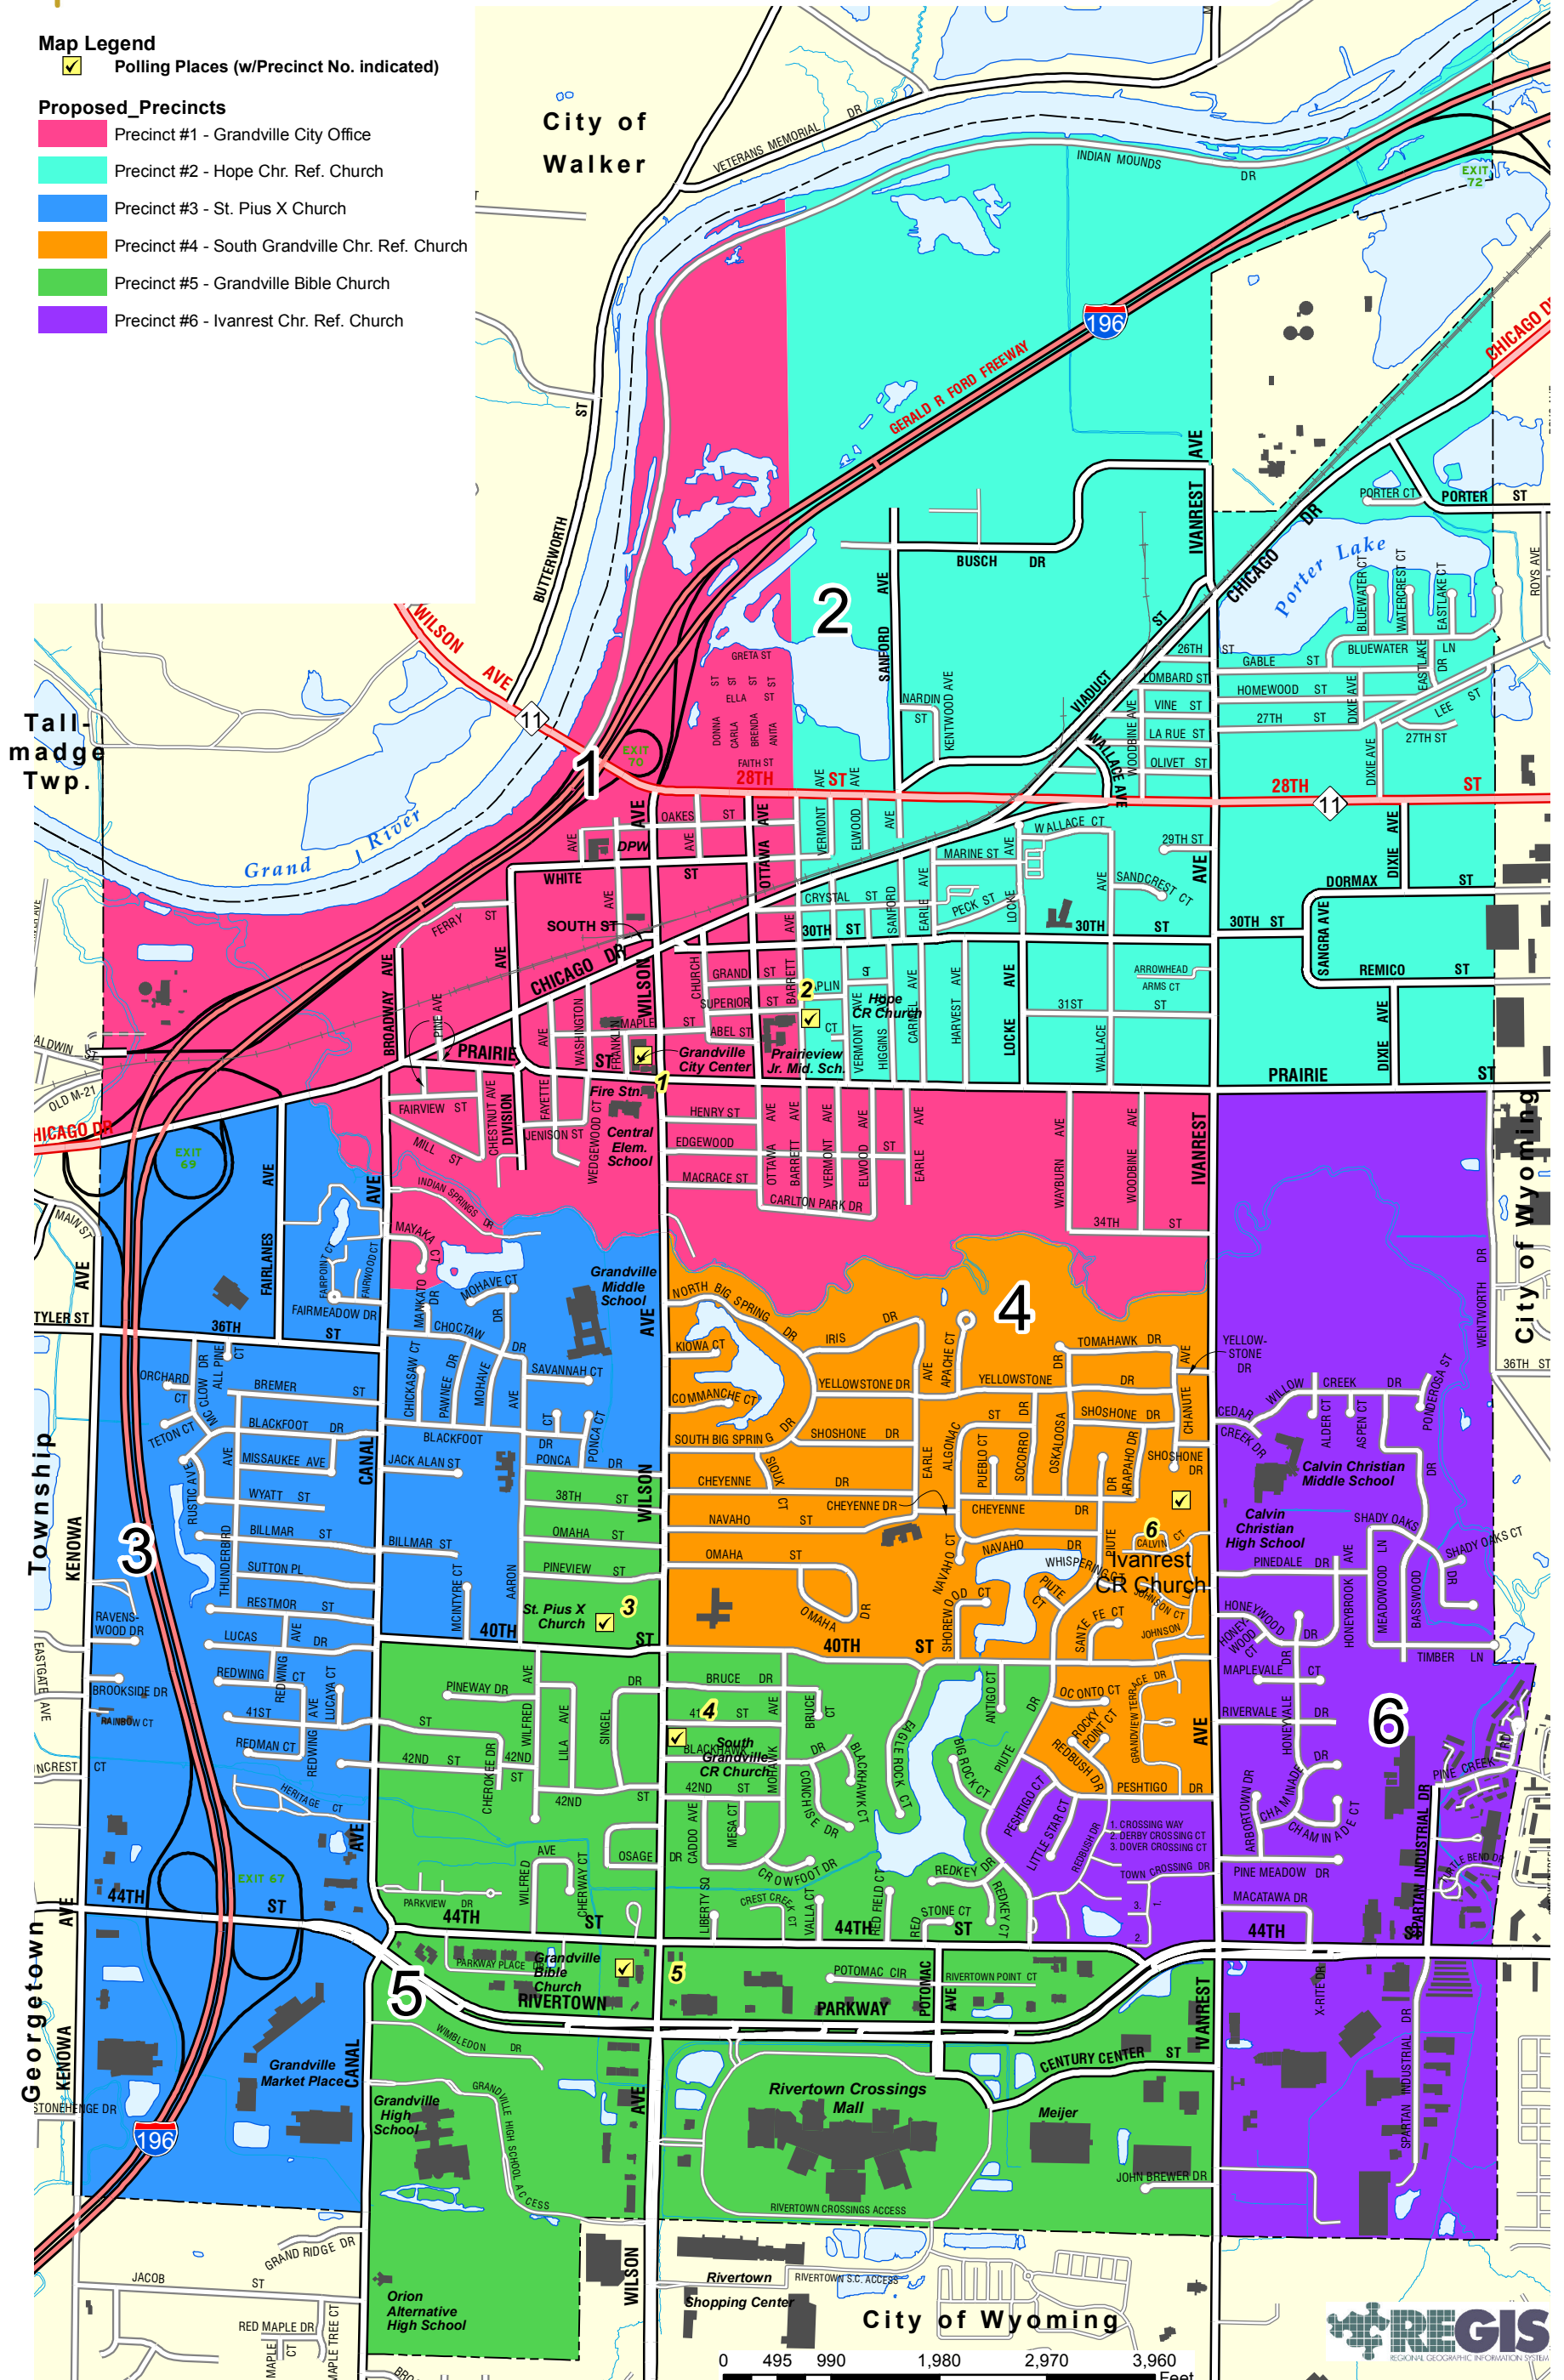

Map Legend

Polling Places (w/Precinct No. indicated)

Proposed Precincts

- Precinct #1 - Grandville City Office
- Precinct #2 - Hope Chr. Ref. Church
- Precinct #3 - St. Pius X Church
- Precinct #4 - South Grandville Chr. Ref. Church
- Precinct #5 - Grandville Bible Church
- Precinct #6 - Ivanrest Chr. Ref. Church

1 inch = 1,500 feet 1:18,000

Map ©2014 City of Grandville and REGIS. All Rights Reserved.
Map made with REGIS based on official City of Grandville data.